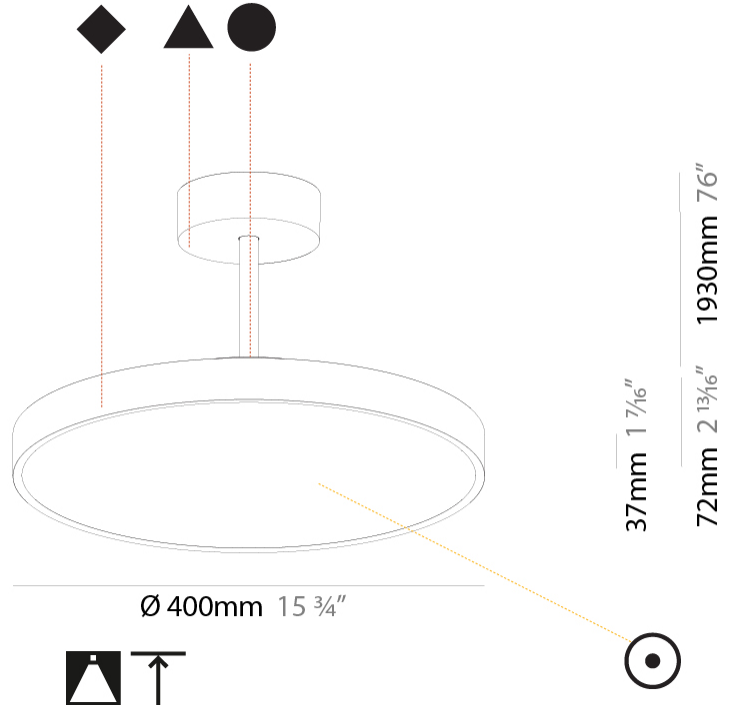

GENERAL

Series: Sign Diva Tube
Subseries: Sign Diva Tube
Brand: Prolicht
Division: Architectural
Mounting Type: Suspension
Mounting Location: Ceiling
Subcategory: Pendant

PHYSICAL

Shape: Round
Diameter (mm): 400
Diameter (in): 15 3/4
Height (mm): 72
Height (in): 2 13/16
Max. Overall Height (mm): 2002
Max. Overall Height (in): 78 13/16
Light Distribution: Direct
Weight (kg): 2.888
Weight (lbs): 6.366

Diffuser: PMMA - Opal / Micro-Prism / Sparkling Secret / Vintage Industrial

Fixture Finish: SSR / BKV / CWI / CRY / HAB / UFT / ITA / RUA / FTG / MYG / LOD / PUS / FRO / FUP / KIA / POP / BLS / SPG / MEY / GOH / GUM / CHC / COM / ABZ / JAG / OBR / MOS / ROR

Fixture Material: Extruded Aluminum / Steel

ELECTRICAL

Lamp Type: LED (Zhaga Standard)
Input Wattage (W): 17
Total Output Wattage (W): 16
Dimming: Tri-Mode (Non-Dimming and Phase Dimming (120Vac only) and 0-10V Dimming)
Driver Included: Yes
Driver Location: Integrated
Driver Type: Constant Current - Universal
Driver Class: Class 2
Input Voltage (V): 120 - 277
Constant Current (MA): 500

LED

Color Temperature (°K): 2700 / 3000 / 3500 / 4000
Max. Delivered Lumen (lm): 1807 / 1943 / 1951 / 1991
Nominal Lumen (lm): 2250 / 2450 / 2430 / 2480
CRI: >90 CRI
Lamp Life (hrs): 50000

OPTICAL

RATINGS AND CERTIFICATIONS

Certified By: Certified for North American Standards
IP rating: IP20