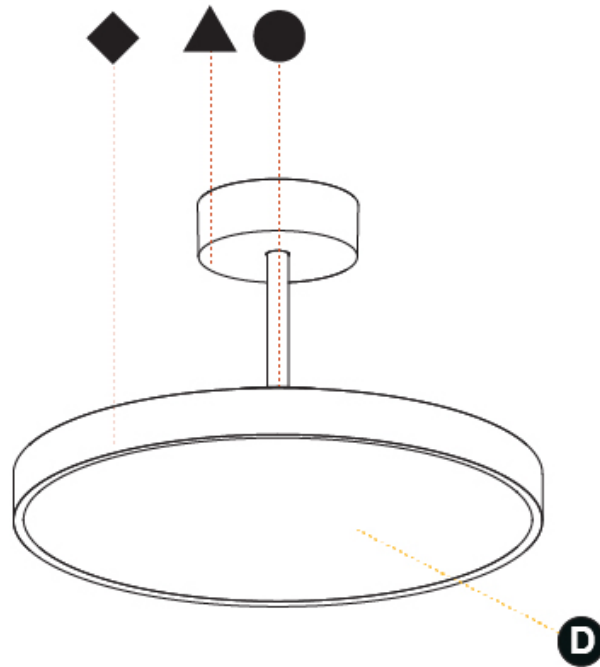

SIGN DIVA TUBE KORONA SUSPENSION

A300025-

PROJECT

TYPE

SPECIFIER

QUANTITY

DATE